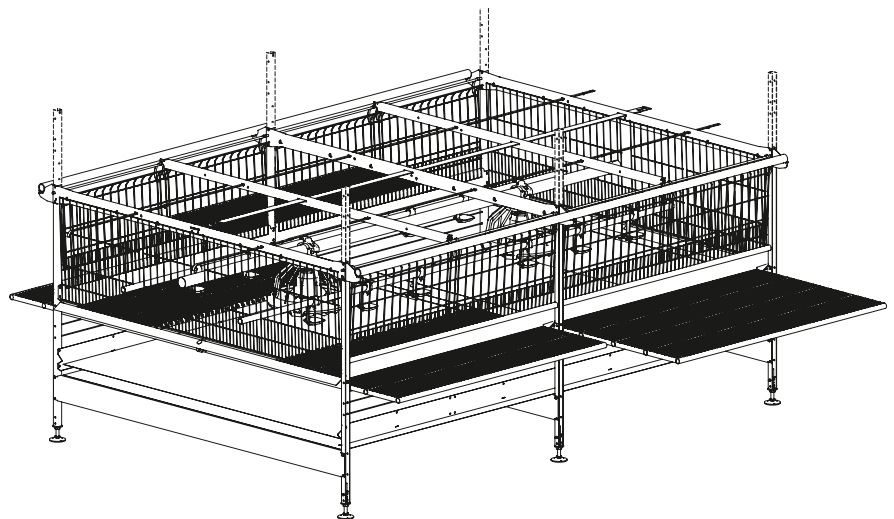

Big Dutchman®

AviMax sliding

The broiler battery for easy and flexible moving-out of the broilers

AviMax sliding – the multi-tier battery for hygienic and efficient broiler growing

Advantages

- ✓ easy to operate sliding floors
 - one piece plastic flooring with integrated steel supports, completely corrosion-proof
 - level and flexible surface prevents breast bruises
 - optimum manure penetration
 - made for easy and thorough cleaning, flooring stays inside the system during cleaning;
- ✓ the entire folding cage front can easily be opened → good accessibility for inspection purposes, easy moving-in;
- ✓ the large cage height of 500 mm in the bird area and the wire mesh partitions make for excellent air exchange throughout the entire barn;
- ✓ zinc-aluminium-coated wire parts provide a high corrosion resistance and a long service life;
- ✓ end-set with central height adjustment for feed and water → easy to operate;
- ✓ LED tube lights installed above the feed pans
 - optimal lighting, uniform conditions in every compartment
 - different light colours for an ideal chick start and final growing phase
 - suitable for cleaning with a high-pressure washer (IP 69 K)

System dimensions

Quick moving-out of broilers complete rows or sections

Recommended broiler numbers per cage based on the bird weight (50 kg/m² = 192 kg/cage)

Final weight (g)	No. of birds/cage	No. of birds/feed pan	No. of birds/drinker
1500	128	64	10.7
1800	106	53	8.8
2250	85	42.5	7
2500	76	38	6.3
2800	68	34	5.7
3000	64	32	5.3

Cage dimensions

feed pan FLUXX 330 nipple drinker with top-nipple orange

Big Dutchman

Germany:
Big Dutchman International GmbH
 Postfach 1163 · 49360 Vechta
 Tel. +49(0)4447 801-0 · Fax -237
 big@bigdutchman.de
 www.bigdutchman.de