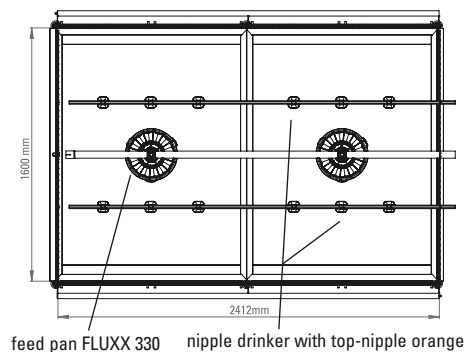

System dimensions

Quick moving-out of broilers complete rows or sections

Recommended broiler numbers per cage based on the bird weight (50 kg/m² = 192 kg/cage)

Final weight (g)	No. of birds/cage	No. of birds/feed pan	No. of birds/drinker
1500	128	64	10.7
1800	106	53	8.8
2250	85	42.5	7
2500	76	38	6.3
2800	68	34	5.7
3000	64	32	5.3

Cage dimensions

feed pan FLUXX 330 nipple drinker with top-nipple orange

Big Dutchman

Germany:
Big Dutchman International GmbH
 Postfach 1163 · 49360 Vechta
 Tel. +49(0)4447 801-0 · Fax -237
 big@bigdutchman.de
 www.bigdutchman.de