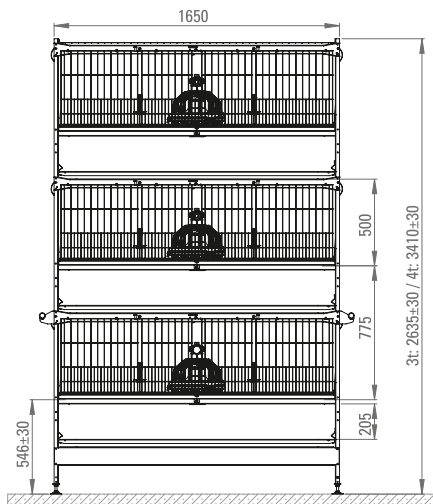

Big Dutchman®

AviMax sliding

The broiler battery for easy and flexible moving-out of the broilers

AviMax sliding – the multi-tier battery for hygienic and efficient broiler growing

Advantages

- ✓ easy to operate sliding floors
 - one piece plastic flooring with integrated steel supports, completely corrosion-proof
 - level and flexible surface prevents breast bruises
 - optimum manure penetration
 - made for easy and thorough cleaning, flooring stays inside the system during cleaning;
- ✓ the entire folding cage front can easily be opened → good accessibility for inspection purposes, easy moving-in;
- ✓ the large cage height of 500 mm in the bird area and the wire mesh partitions make for excellent air exchange throughout the entire barn;
- ✓ zinc-aluminium-coated wire parts provide a high corrosion resistance and a long service life;
- ✓ end-set with central height adjustment for feed and water → easy to operate;
- ✓ LED tube lights installed above the feed pans
 - optimal lighting, uniform conditions in every compartment
 - different light colours for an ideal chick start and final growing phase
 - suitable for cleaning with a high-pressure washer (IP 69 K)

System dimensions

Quick moving-out of broilers complete rows or sections

Recommended broiler numbers per cage based on the bird weight (50 kg/m² = 192 kg/cage)

Final weight (g)	No. of birds/cage	No. of birds/feed pan	No. of birds/drinker
1500	128	64	10.7
1800	106	53	8.8
2250	85	42.5	7
2500	76	38	6.3
2800	68	34	5.7
3000	64	32	5.3